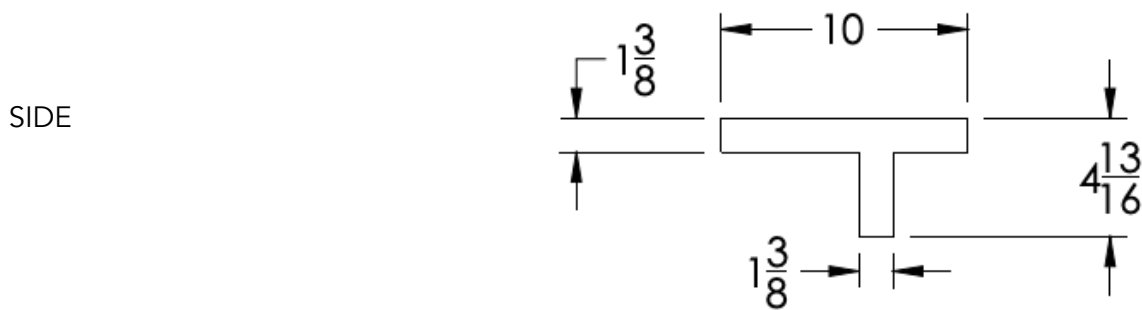

Dimensions in inches

NOTE: Dimensions subject to change without notice.