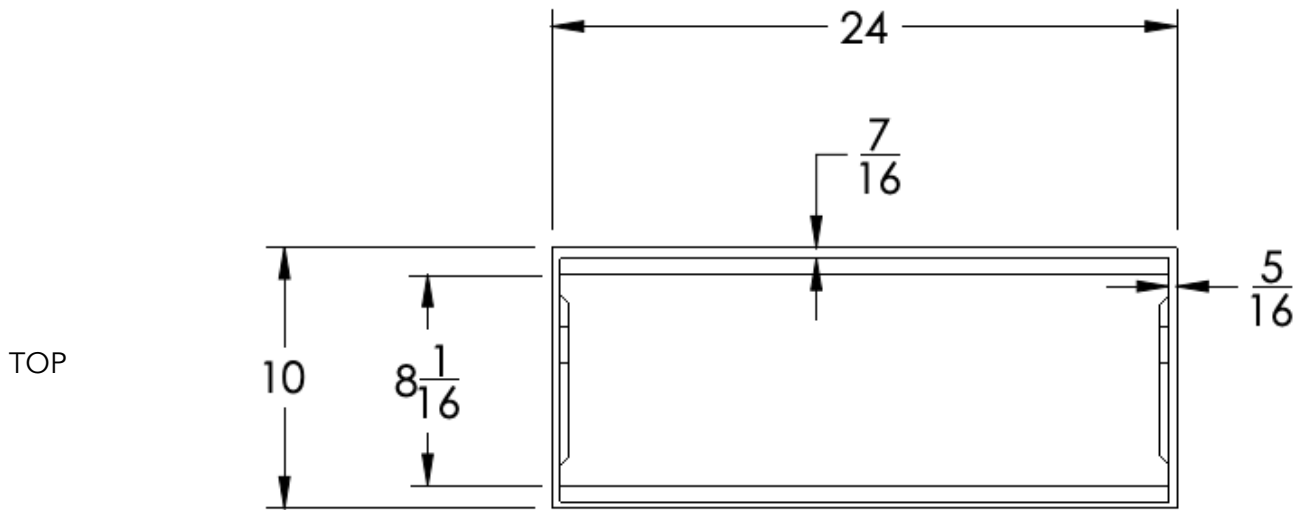

neelnox

LET
THERE
BE **DESIGN.**

FEATURES

- Premium 304 Grade Stainless Steel
- Solid Mount Construction
- Concealed Installation Hardware
- State of the art wall anchors included for installation on Dry wall or Tile

Dimensions in inches

NOTE: Dimensions subject to change without notice.