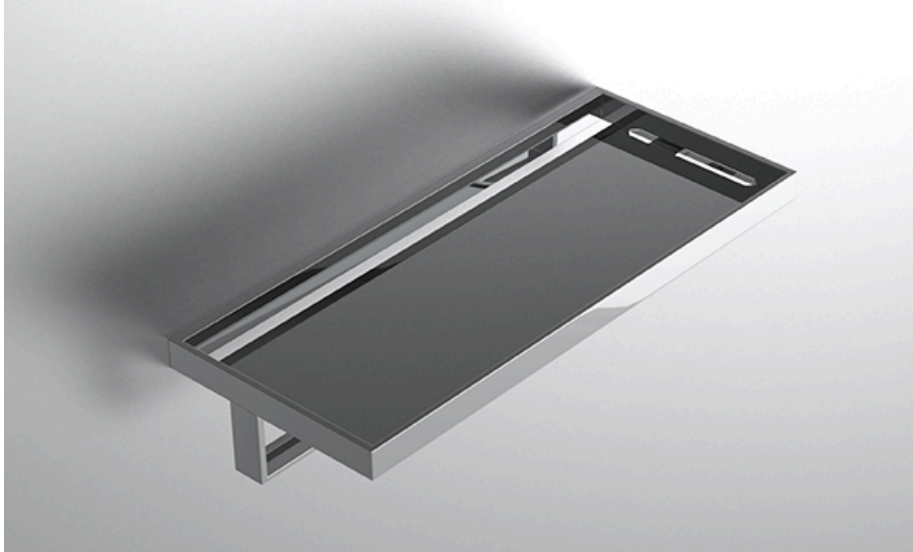

neelnox

LET
THERE
BE **DESIGN.**

FEATURES

- Premium 304 Grade Stainless Steel
- Solid Mount Construction
- Concealed Installation Hardware
- State of the art wall anchors included for installation on Dry wall or Tile

COLLECTION PRESIDENTIAL

TOWEL RACK WITH BAR

Model	Product	Finishes Available
PRS-TRKB24	Towel Rack With Bar	Multiple finishes available. Over 23 finishes to choose from.

FINISHES			
Polished (-P)	Antique Copper (-ACOP)	Polished Gold (-PGLD)	
Brushed (-B)	Polished Brass (-PBRS)	Brushed Copper (-BCOP)	
Brushed Gold (-BGLD)	Matte White (-WHT)	Brushed Rose Gold (-BRGD)	
Matte Black (-BLK)	Brushed Modern Bronze (-BMBRZ)	Brushed Black (-BRBLK)	
Oil Rubbed Bronze (-ORB)	Glossy White (-GWHT)	Polished Black (-PBLK)	
Brushed Brass (-BBRS)	Polished Rose Gold (-PRGD)	Antique Nickel (-ANKL)	
Brushed Bronze (-BBRZ)	Unlacquered Brass (-UBRS)	Black Nickel (-NKBL)	
Antique Brass (-ABRS)	Polished Nickel (-PNKL)		