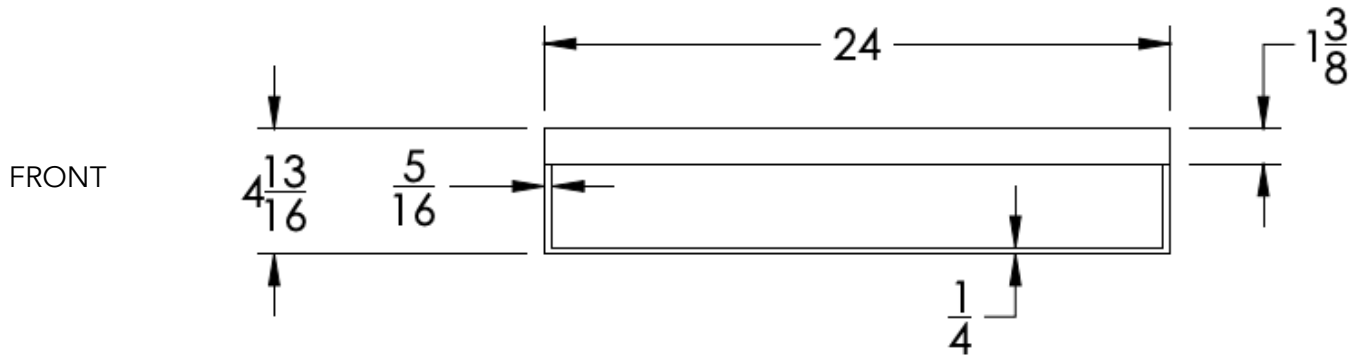

neelnox

LET
THERE
BE **DESIGN.**

FEATURES

- Premium 304 Grade Stainless Steel
- Solid Mount Construction
- Concealed Installation Hardware
- State of the art wall anchors included for installation on Dry wall or Tile

COLLECTION PRESIDENTIAL

TOWEL RACK WITH BAR

Model	Product	Finishes Available
PRS-TRKB24	Towel Rack With Bar	Multiple finishes available. Over 23 finishes to choose from.

FINISHES			
Polished (-P)	Antique Copper (-ACOP)	Polished Gold (-PGLD)	
Brushed (-B)	Polished Brass (-PBRS)	Brushed Copper (-BCOP)	
Brushed Gold (-BGLD)	Matte White (-WHT)	Brushed Rose Gold (-BRGD)	
Matte Black (-BLK)	Brushed Modern Bronze (-BMBRZ)	Brushed Black (-BRBLK)	
Oil Rubbed Bronze (-ORB)	Glossy White (-GWHT)	Polished Black (-PBLK)	
Brushed Brass (-BBRS)	Polished Rose Gold (-PRGD)	Antique Nickel (-ANKL)	
Brushed Bronze (-BBRZ)	Unlacquered Brass (-UBRS)	Black Nickel (-NKBL)	
Antique Brass (-ABRS)	Polished Nickel (-PNKL)		

Dimensions in inches

NOTE: Dimensions subject to change without notice.